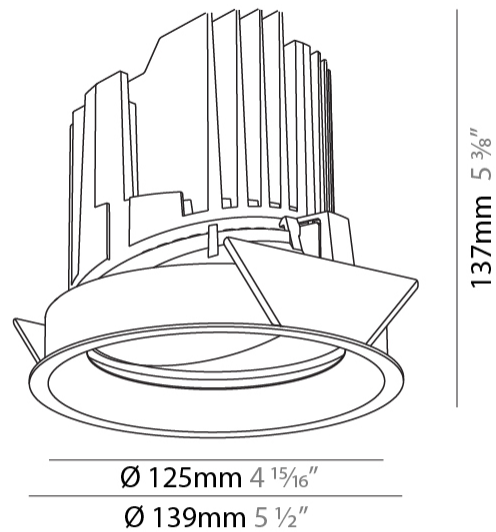

PHYSICAL

Shape: Round
Diameter (mm): 139
Diameter (in): 5 1/2
Height (mm): 137
Height (in): 5 3/8
Ceiling Thickness (mm): 10 / 12.5 / 15
Ceiling Thickness (in): 3/8 or 1/2 or 9/16
Min. Recessing Depth (mm): 150
Min. Recessing Depth (in): 5 7/8
Light Distribution: Adjustable / Downlight
Weight (kg): 0.805
Weight (lbs): 1.77
Fixture Finish: SSR / BKV / CWI / CRY / HAB / UFT / ITA / RUA / FTG / MYG / LOD / PUS / FRO / FUP / KIA / POP / BLS / SPG / MEY / GOH / GUM / CHC / COM / ABZ / JAG / OBR / MOS / ROR
Fixture Material: Aluminum Die Cast
Cut-out Measurements: 130mm / 5 1/8"

ELECTRICAL

Lamp Type: LED (Zhaga Standard)
Input Wattage (W): 13.2 / 16.5
Total Output Wattage (W): 12 / 14
Dimming: Tri-Mode (Non-Dimming and Phase Dimming (120Vac only) and 0-10V Dimming)
Driver Included: No
Driver Location: Recessed Housing
Driver Type: Constant Current - Universal
Driver Class: Class 2
Housing: See components
Input Voltage (V): 120 - 277
Constant Current (MA): 350

LED

Number of LEDs: 1
Color Temperature (°K): 2700 / 3000 / 3500 / 4000
Max. Delivered Lumen (lm): 870 / 970 / 1039 / 1060
Nominal Lumen (lm): 960 / 1070 / 1156 / 1180
CRI: >90 CRI
Efficiency (%): 0.905
Lamp Life (hrs): 50000

OPTICAL

Reflector°: 10
Optic°: Lens Pack - No Lens
Adjustability: Rotational 355°; Tilt 30°

RATINGS AND CERTIFICATIONS

Certified By: CSA Certified to UL and CSA Standards
IP rating: IP20